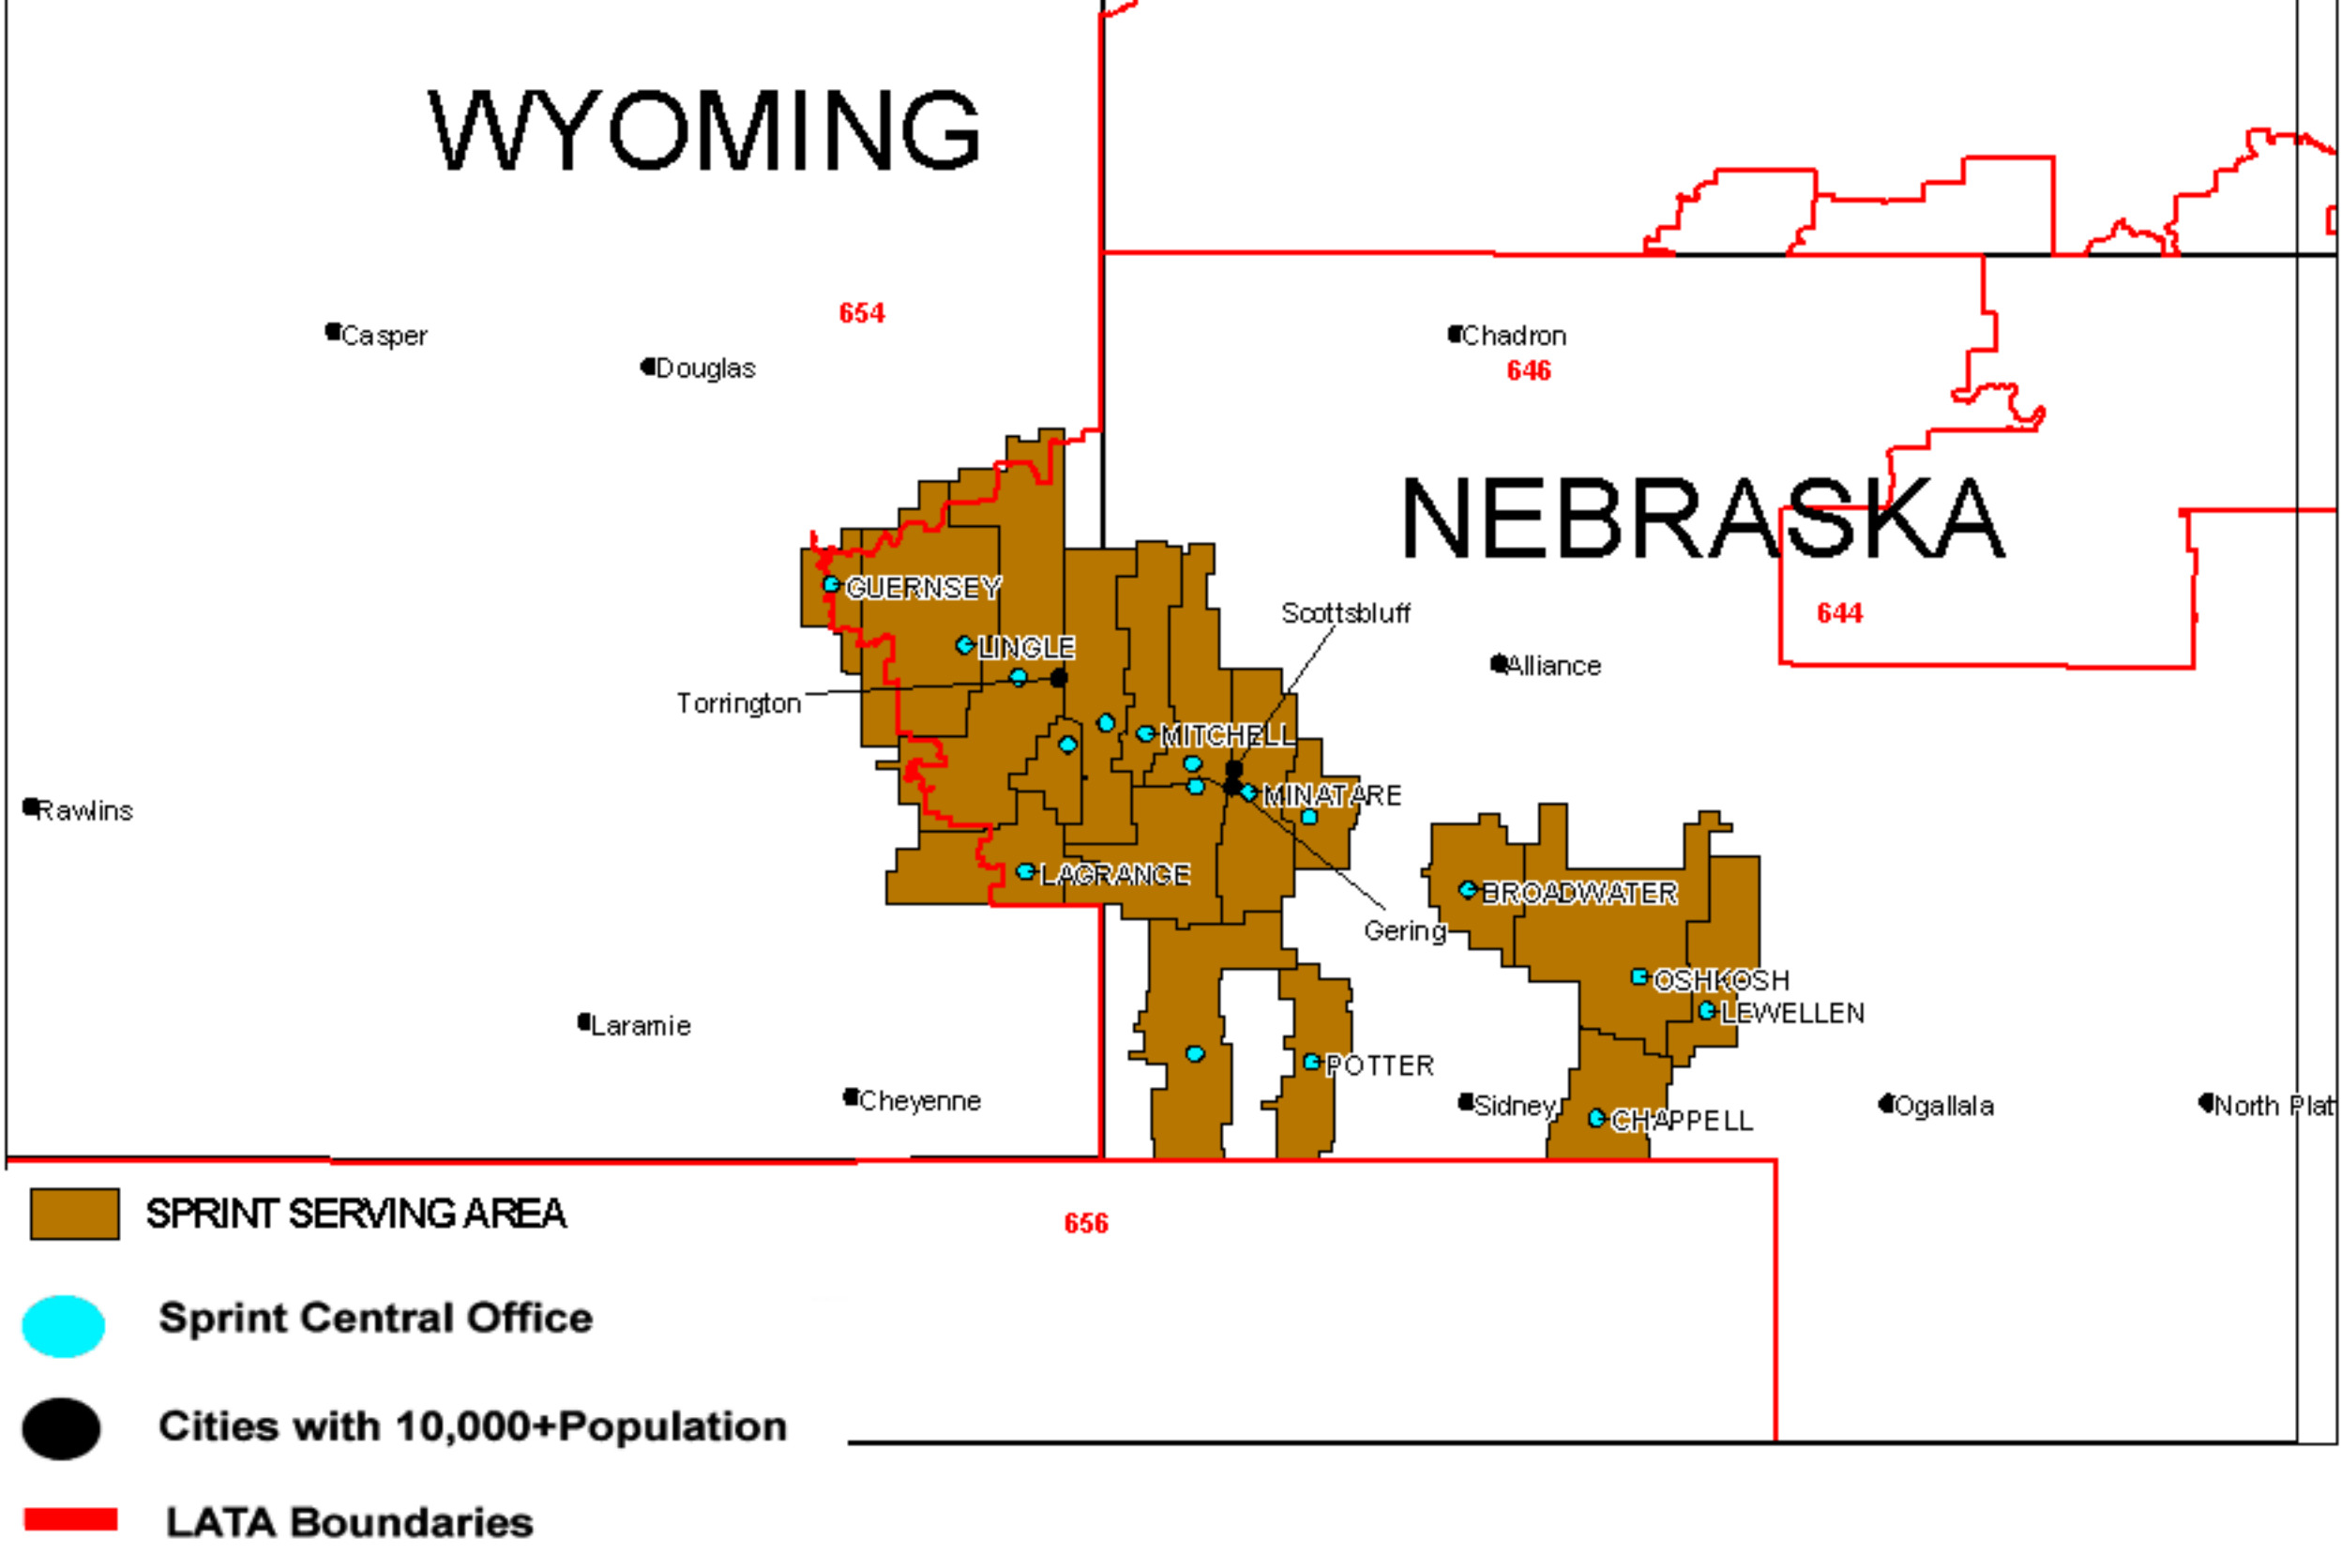

WYOMING

NEBRASKA

-  SPRINT SERVING AREA
-  Sprint Central Office
-  Cities with 10,000+Population
-  LATA Boundaries